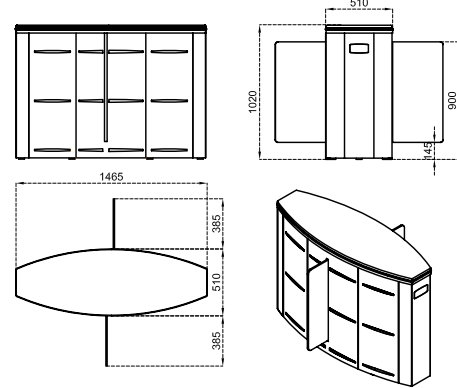

# SG 90 SLIDING GATE

**Dimensions (mm)**

**SG 90 S-S**  
Glass Wing Height: 900 mm

**SG 90 S-C**  
Glass Wing Height: 900 mm

**SG 90 M-S**  
Glass Wing Height: 1200 mm

**SG 90 M-C**  
Glass Wing Height: 1200 mm

**SG 90 T-S**  
Glass Wing Height: 2000 mm

**SG 90 T-C**  
Glass Wing Height: 2000 mm

\*Design and specifications are subject to change without notice.