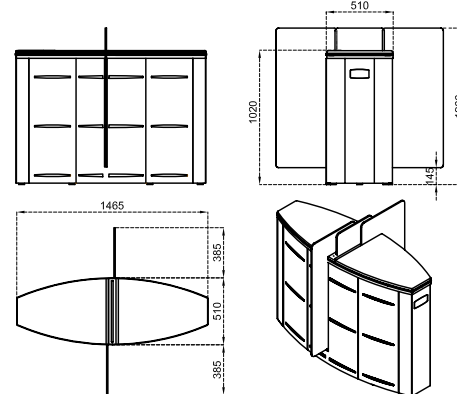

# SG 90 SLIDING GATE

**Dimensions (mm)**

**SG 90 S-S**  
Glass Wing Height: 900 mm

**SG 90 S-C**  
Glass Wing Height: 900 mm

**SG 90 M-S**  
Glass Wing Height: 1200 mm

**SG 90 M-C**  
Glass Wing Height: 1200 mm

**SG 90 T-S**  
Glass Wing Height: 2000 mm

**SG 90 T-C**  
Glass Wing Height: 2000 mm

\*Design and specifications are subject to change without notice.