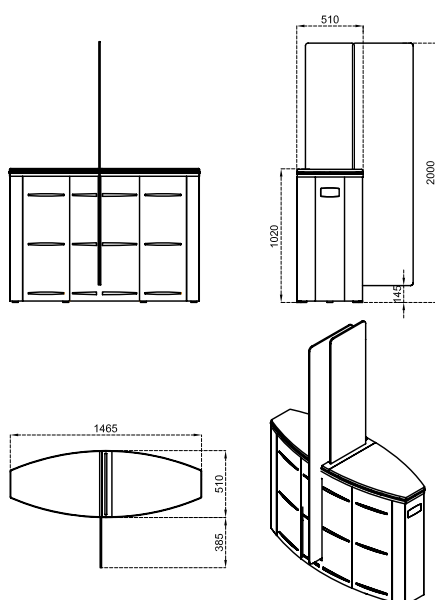

# SG 90 SLIDING GATE

**Dimensions (mm)**

**SG 90 S-S**  
Glass Wing Height: 900 mm

**SG 90 S-C**  
Glass Wing Height: 900 mm

**SG 90 M-S**  
Glass Wing Height: 1200 mm

**SG 90 M-C**  
Glass Wing Height: 1200 mm

**SG 90 T-S**  
Glass Wing Height: 2000 mm

**SG 90 T-C**  
Glass Wing Height: 2000 mm

\*Design and specifications are subject to change without notice.