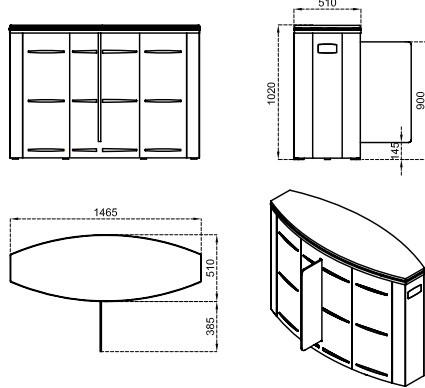

# SG 90 SLIDING GATE

**Dimensions (mm)**

**SG 90 S-S**  
Glass Wing Height: 900 mm

**SG 90 S-C**  
Glass Wing Height: 900 mm

**SG 90 M-S**  
Glass Wing Height: 1200 mm

**SG 90 M-C**  
Glass Wing Height: 1200 mm

**SG 90 T-S**  
Glass Wing Height: 2000 mm

**SG 90 T-C**  
Glass Wing Height: 2000 mm

\*Design and specifications are subject to change without notice.