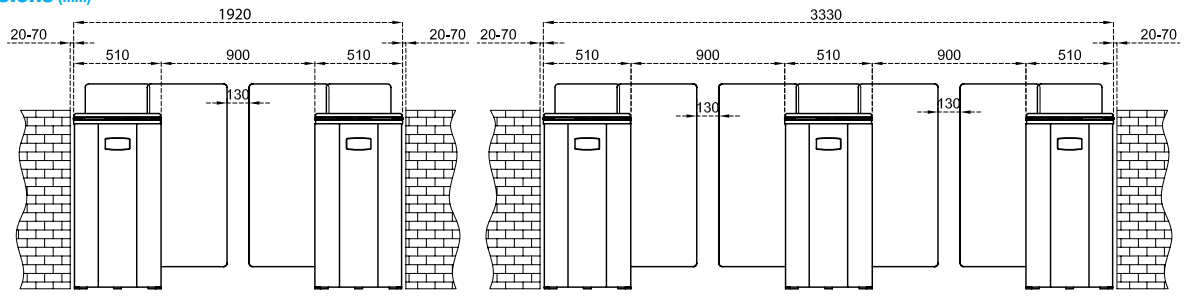

# SG 90 SLIDING GATE

**Dimensions (mm)**

**SG 90 S-S**  
Glass Wing Height: 900 mm

**SG 90 S-C**  
Glass Wing Height: 900 mm

**SG 90 M-S**  
Glass Wing Height: 1200 mm

**SG 90 M-C**  
Glass Wing Height: 1200 mm

**SG 90 T-S**  
Glass Wing Height: 2000 mm

**SG 90 T-C**  
Glass Wing Height: 2000 mm

\*Design and specifications are subject to change without notice.