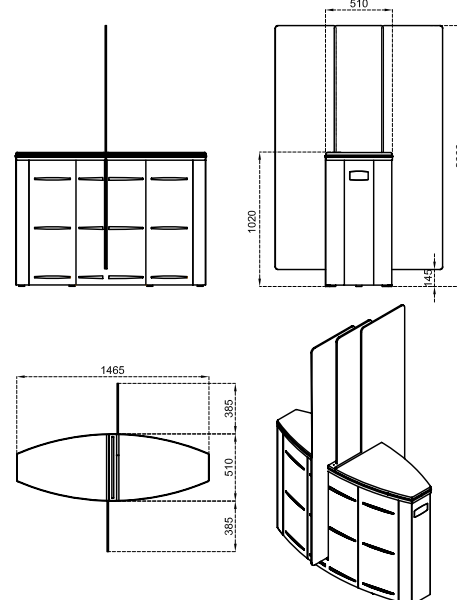

# SG 90 SLIDING GATE

**Dimensions (mm)**

**SG 90 S-S**  
Glass Wing Height: 900 mm

**SG 90 S-C**  
Glass Wing Height: 900 mm

**SG 90 M-S**  
Glass Wing Height: 1200 mm

**SG 90 M-C**  
Glass Wing Height: 1200 mm

**SG 90 T-S**  
Glass Wing Height: 2000 mm

**SG 90 T-C**  
Glass Wing Height: 2000 mm

\*Design and specifications are subject to change without notice.