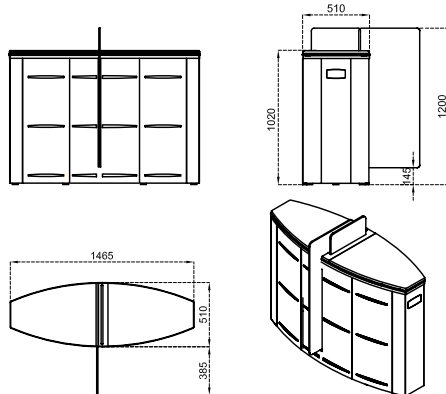

# SG 90 SLIDING GATE

**Dimensions (mm)**

**SG 90 S-S**  
Glass Wing Height: 900 mm

**SG 90 S-C**  
Glass Wing Height: 900 mm

**SG 90 M-S**  
Glass Wing Height: 1200 mm

**SG 90 M-C**  
Glass Wing Height: 1200 mm

**SG 90 T-S**  
Glass Wing Height: 2000 mm

**SG 90 T-C**  
Glass Wing Height: 2000 mm

\*Design and specifications are subject to change without notice.