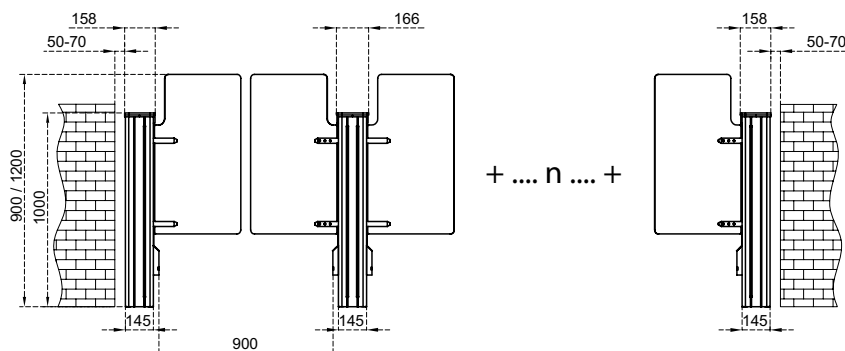

PG 03 90 PADDLE GATE

Dimensions (mm)

*Design and specifications are subject to change without notice.