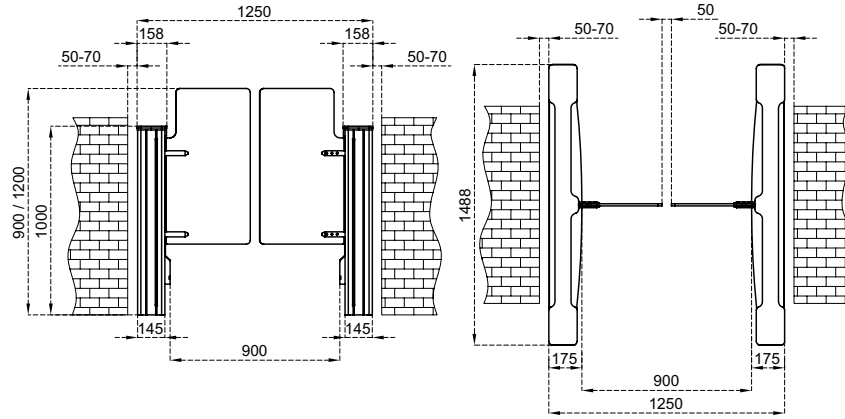

PG 03 90 PADDLE GATE

Dimensions (mm)

*Design and specifications are subject to change without notice.