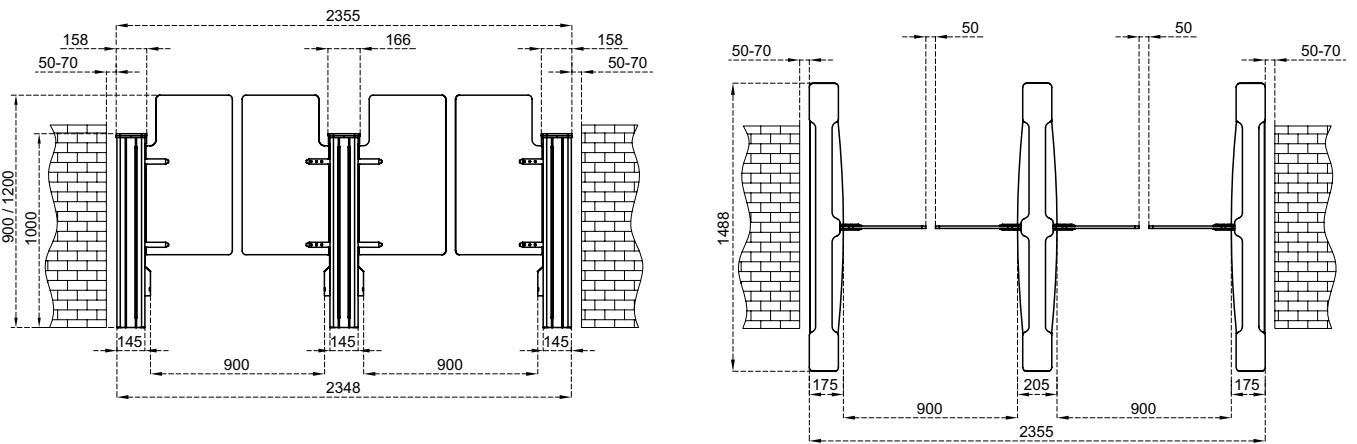

PG 03 90 PADDLE GATE

Dimensions (mm)

*Design and specifications are subject to change without notice.