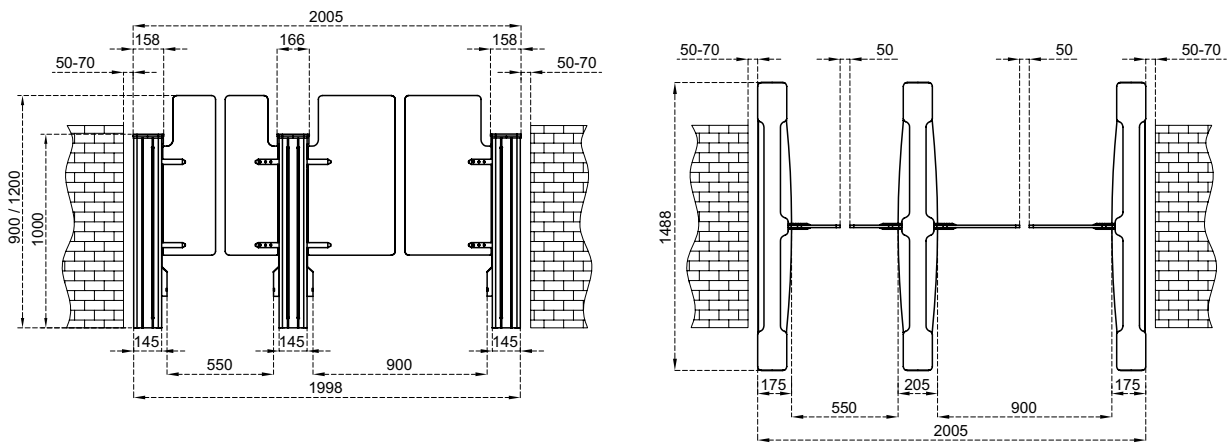

PG 03 90 PADDLE GATE

Dimensions (mm)

*Design and specifications are subject to change without notice.